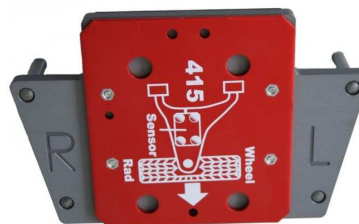

Accessories for the inclinometer CM-09606

Adapter for M – class --- type W 163

MV-level-front axle
Order-No.: 09606-60

MHN-caster measuring-rear axle
Order-No.: 09606-61

Angle-adapter for Vaneo type W 414

Order-No.: 09606-62

Adapter for Citan type W 415

Order-No: 09606-66

Adapter for wishbone-Maybach

Order-No.: 09606-70

Standard-adapter (included in the delivery)

Order-No.: 09606-50

For the types
170 – 202 – 208 – 210

Not for the types
168 – 220 and not
for the new types.

Modifications and errors reserved, 08/01/2015